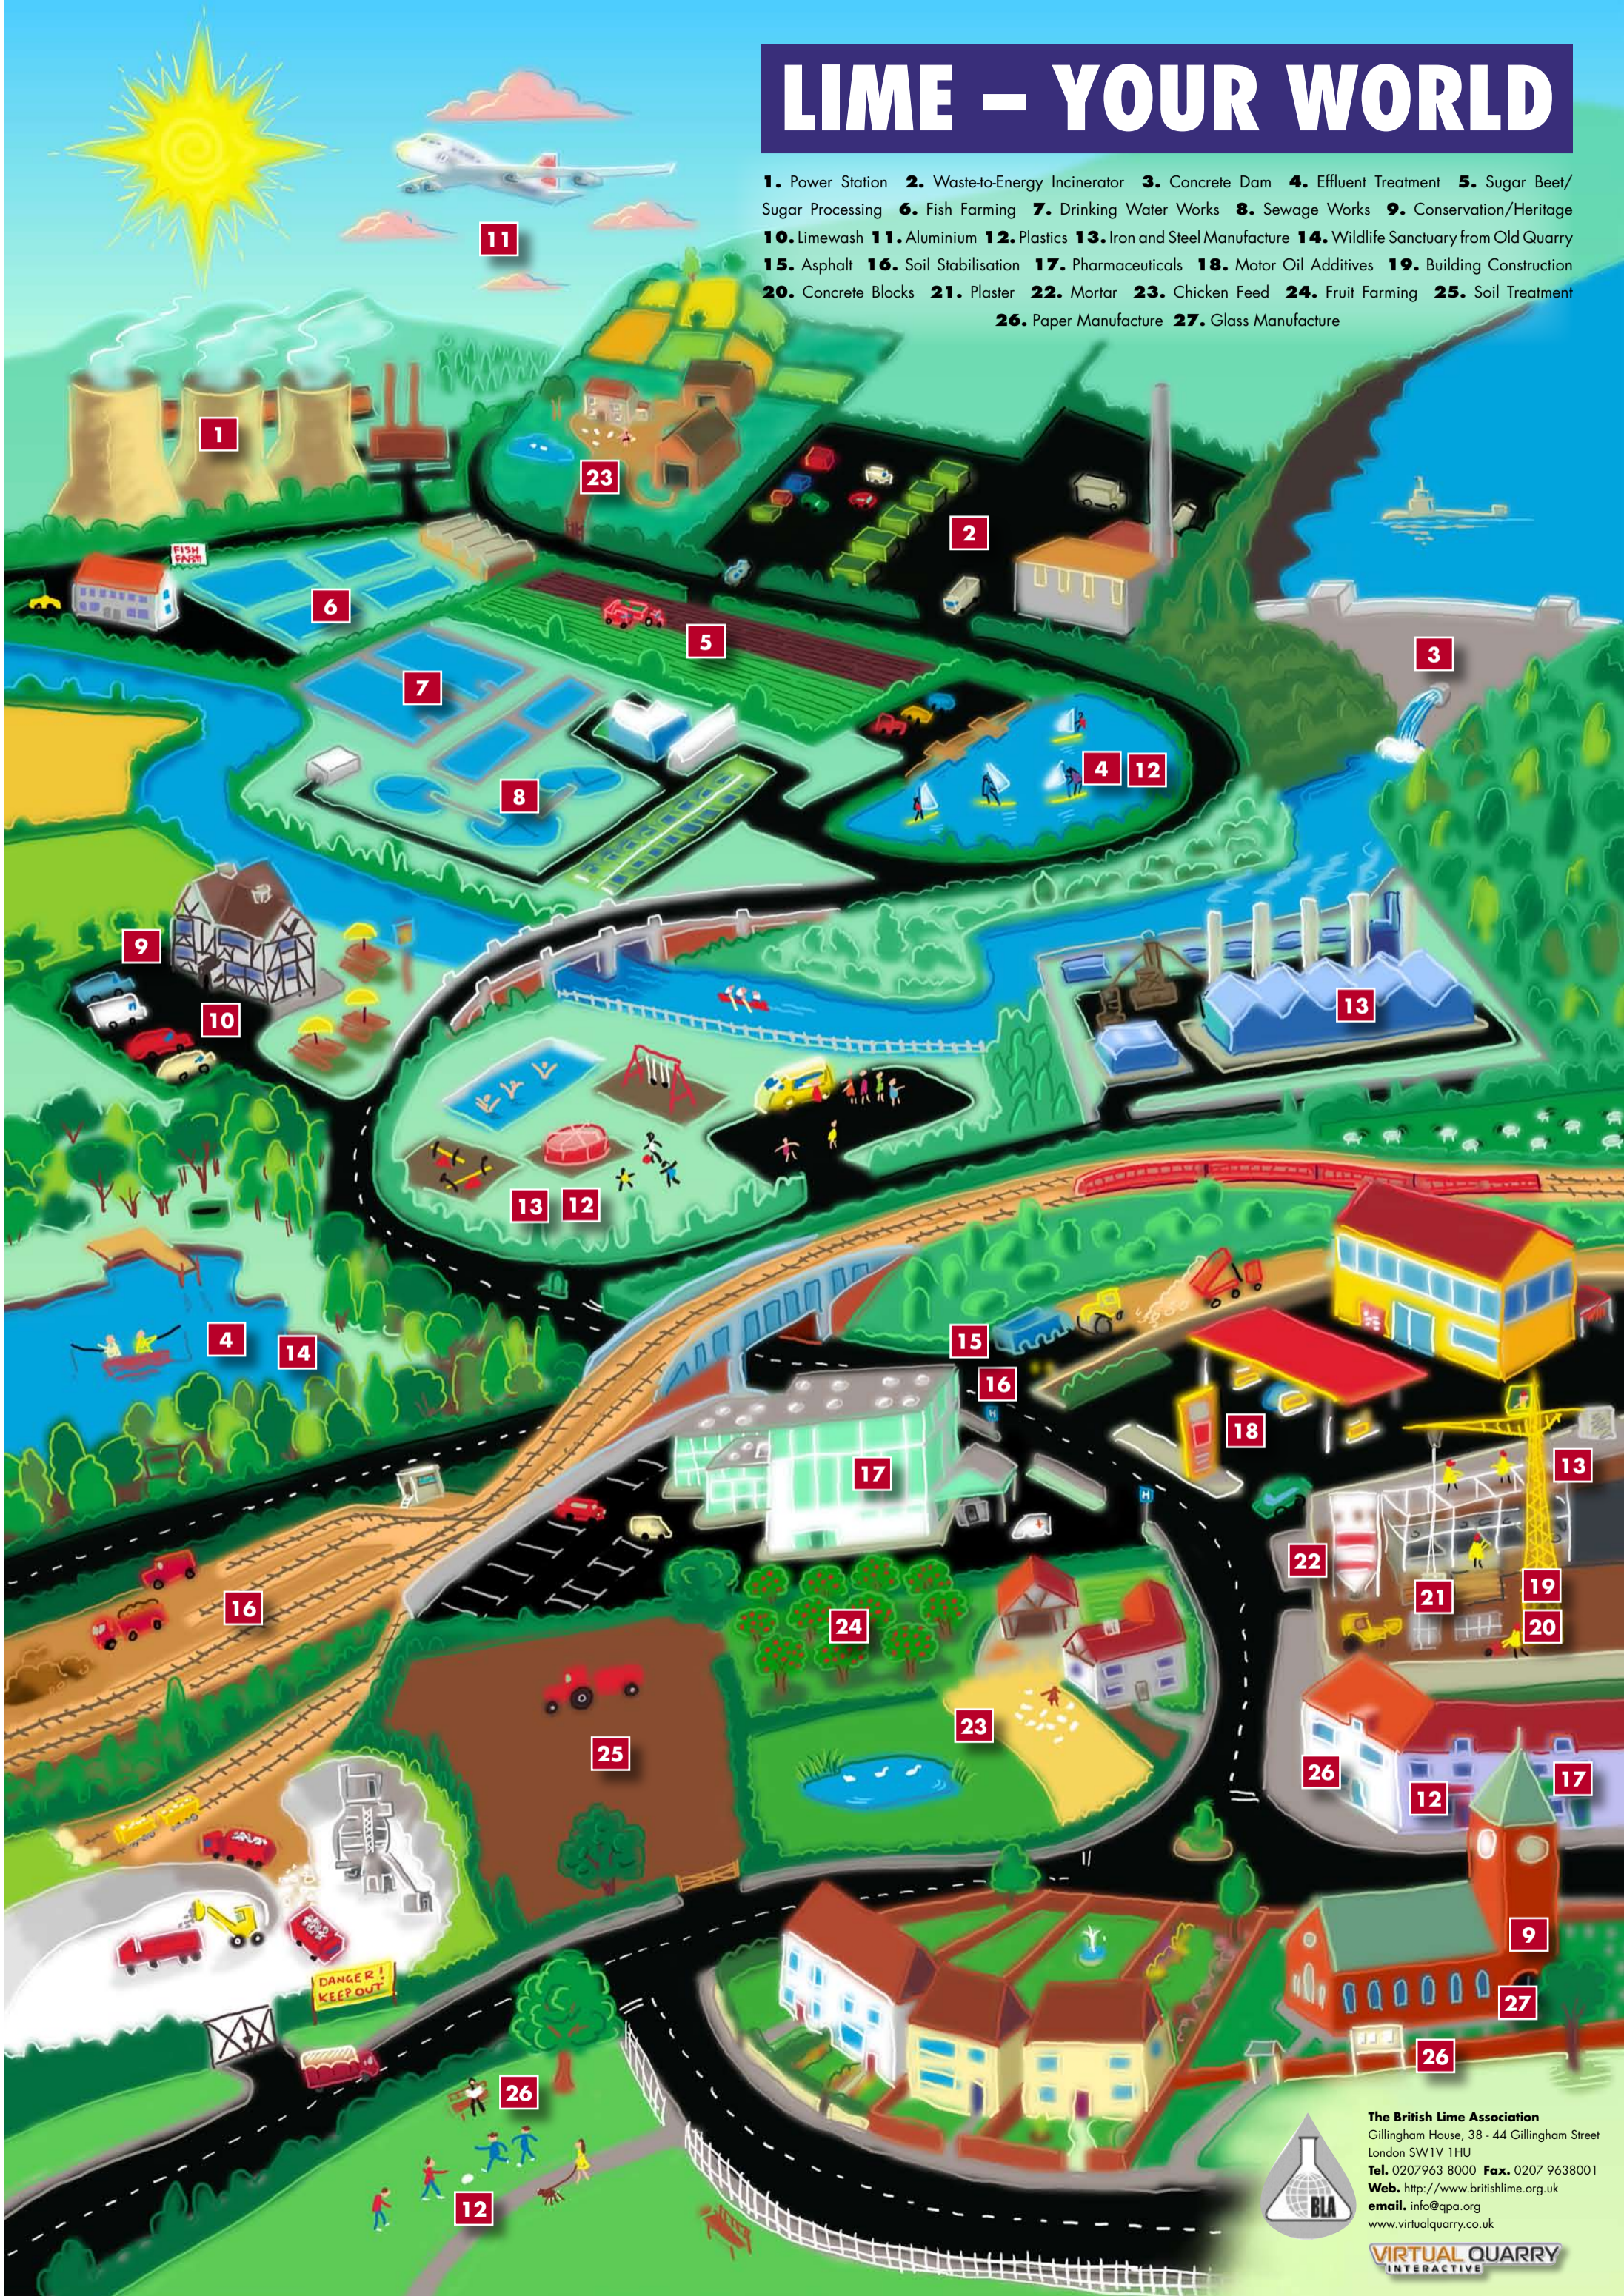

LIME – YOUR WORLD

1. Power Station 2. Waste-to-Energy Incinerator 3. Concrete Dam 4. Effluent Treatment 5. Sugar Beet/Sugar Processing 6. Fish Farming 7. Drinking Water Works 8. Sewage Works 9. Conservation/Heritage 10. Limewash 11. Aluminium 12. Plastics 13. Iron and Steel Manufacture 14. Wildlife Sanctuary from Old Quarry 15. Asphalt 16. Soil Stabilisation 17. Pharmaceuticals 18. Motor Oil Additives 19. Building Construction 20. Concrete Blocks 21. Plaster 22. Mortar 23. Chicken Feed 24. Fruit Farming 25. Soil Treatment 26. Paper Manufacture 27. Glass Manufacture

VIRTUAL QUARRY
 INTERACTIVE